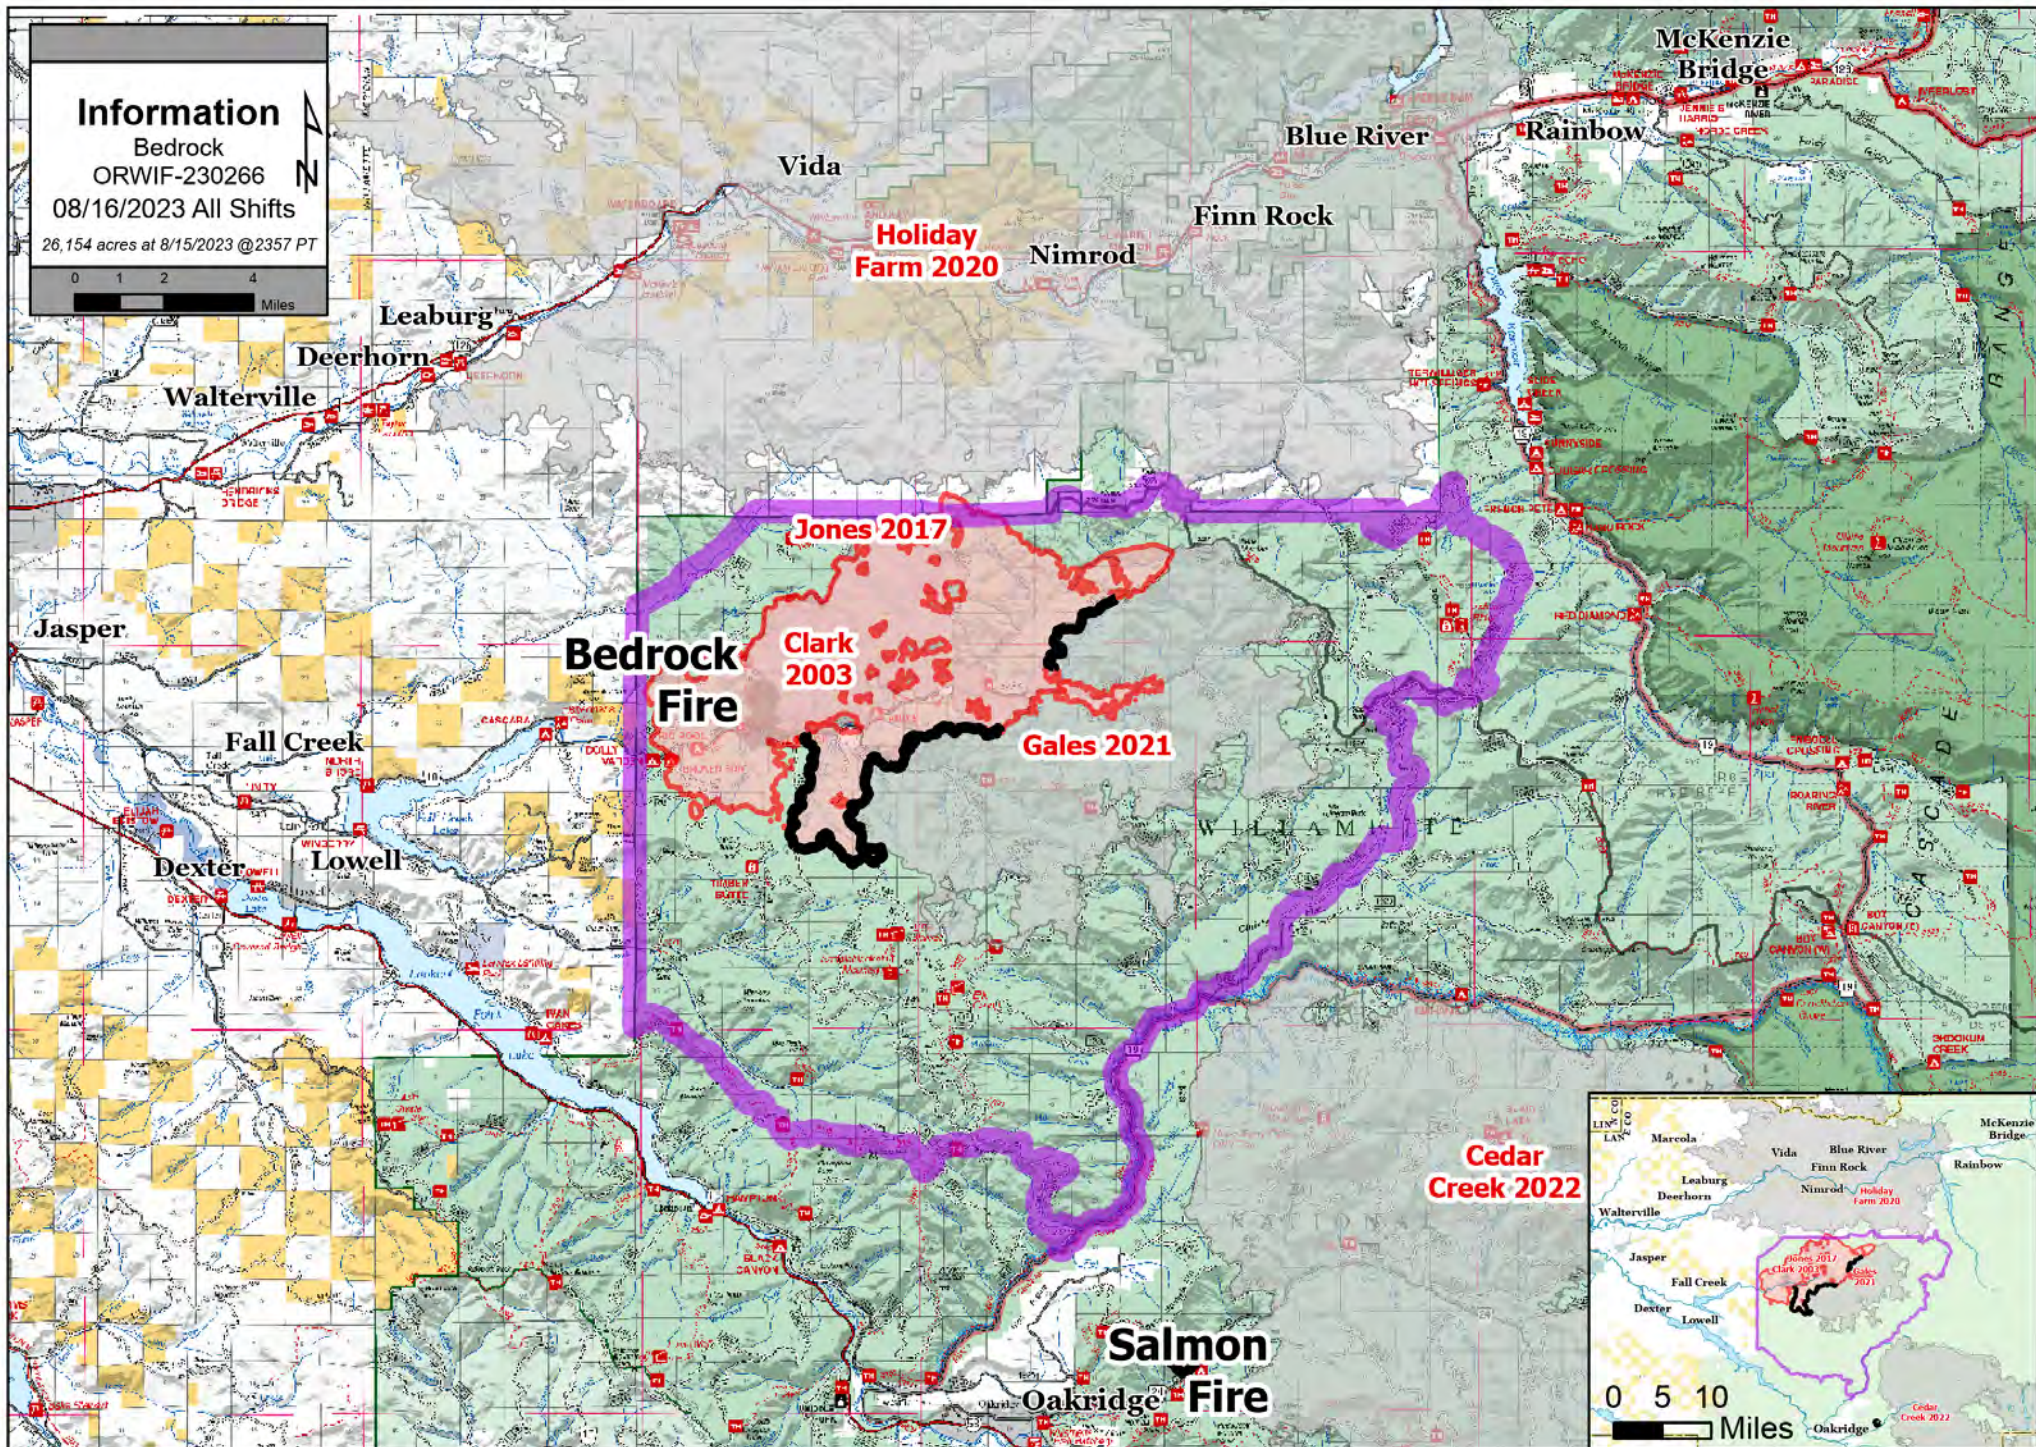

Information

Bedrock
ORWIF-230266
08/16/2023 All Shifts
26,154 acres at 8/15/2023 @ 2357 PT

Fire Year	2019 - 2022
2000 - 2004	Perimeter Line
2015 - 2018	Contained

Wildfire Daily Fire Perimeter	Closure Area Located on USFS Lands Only
-------------------------------	---